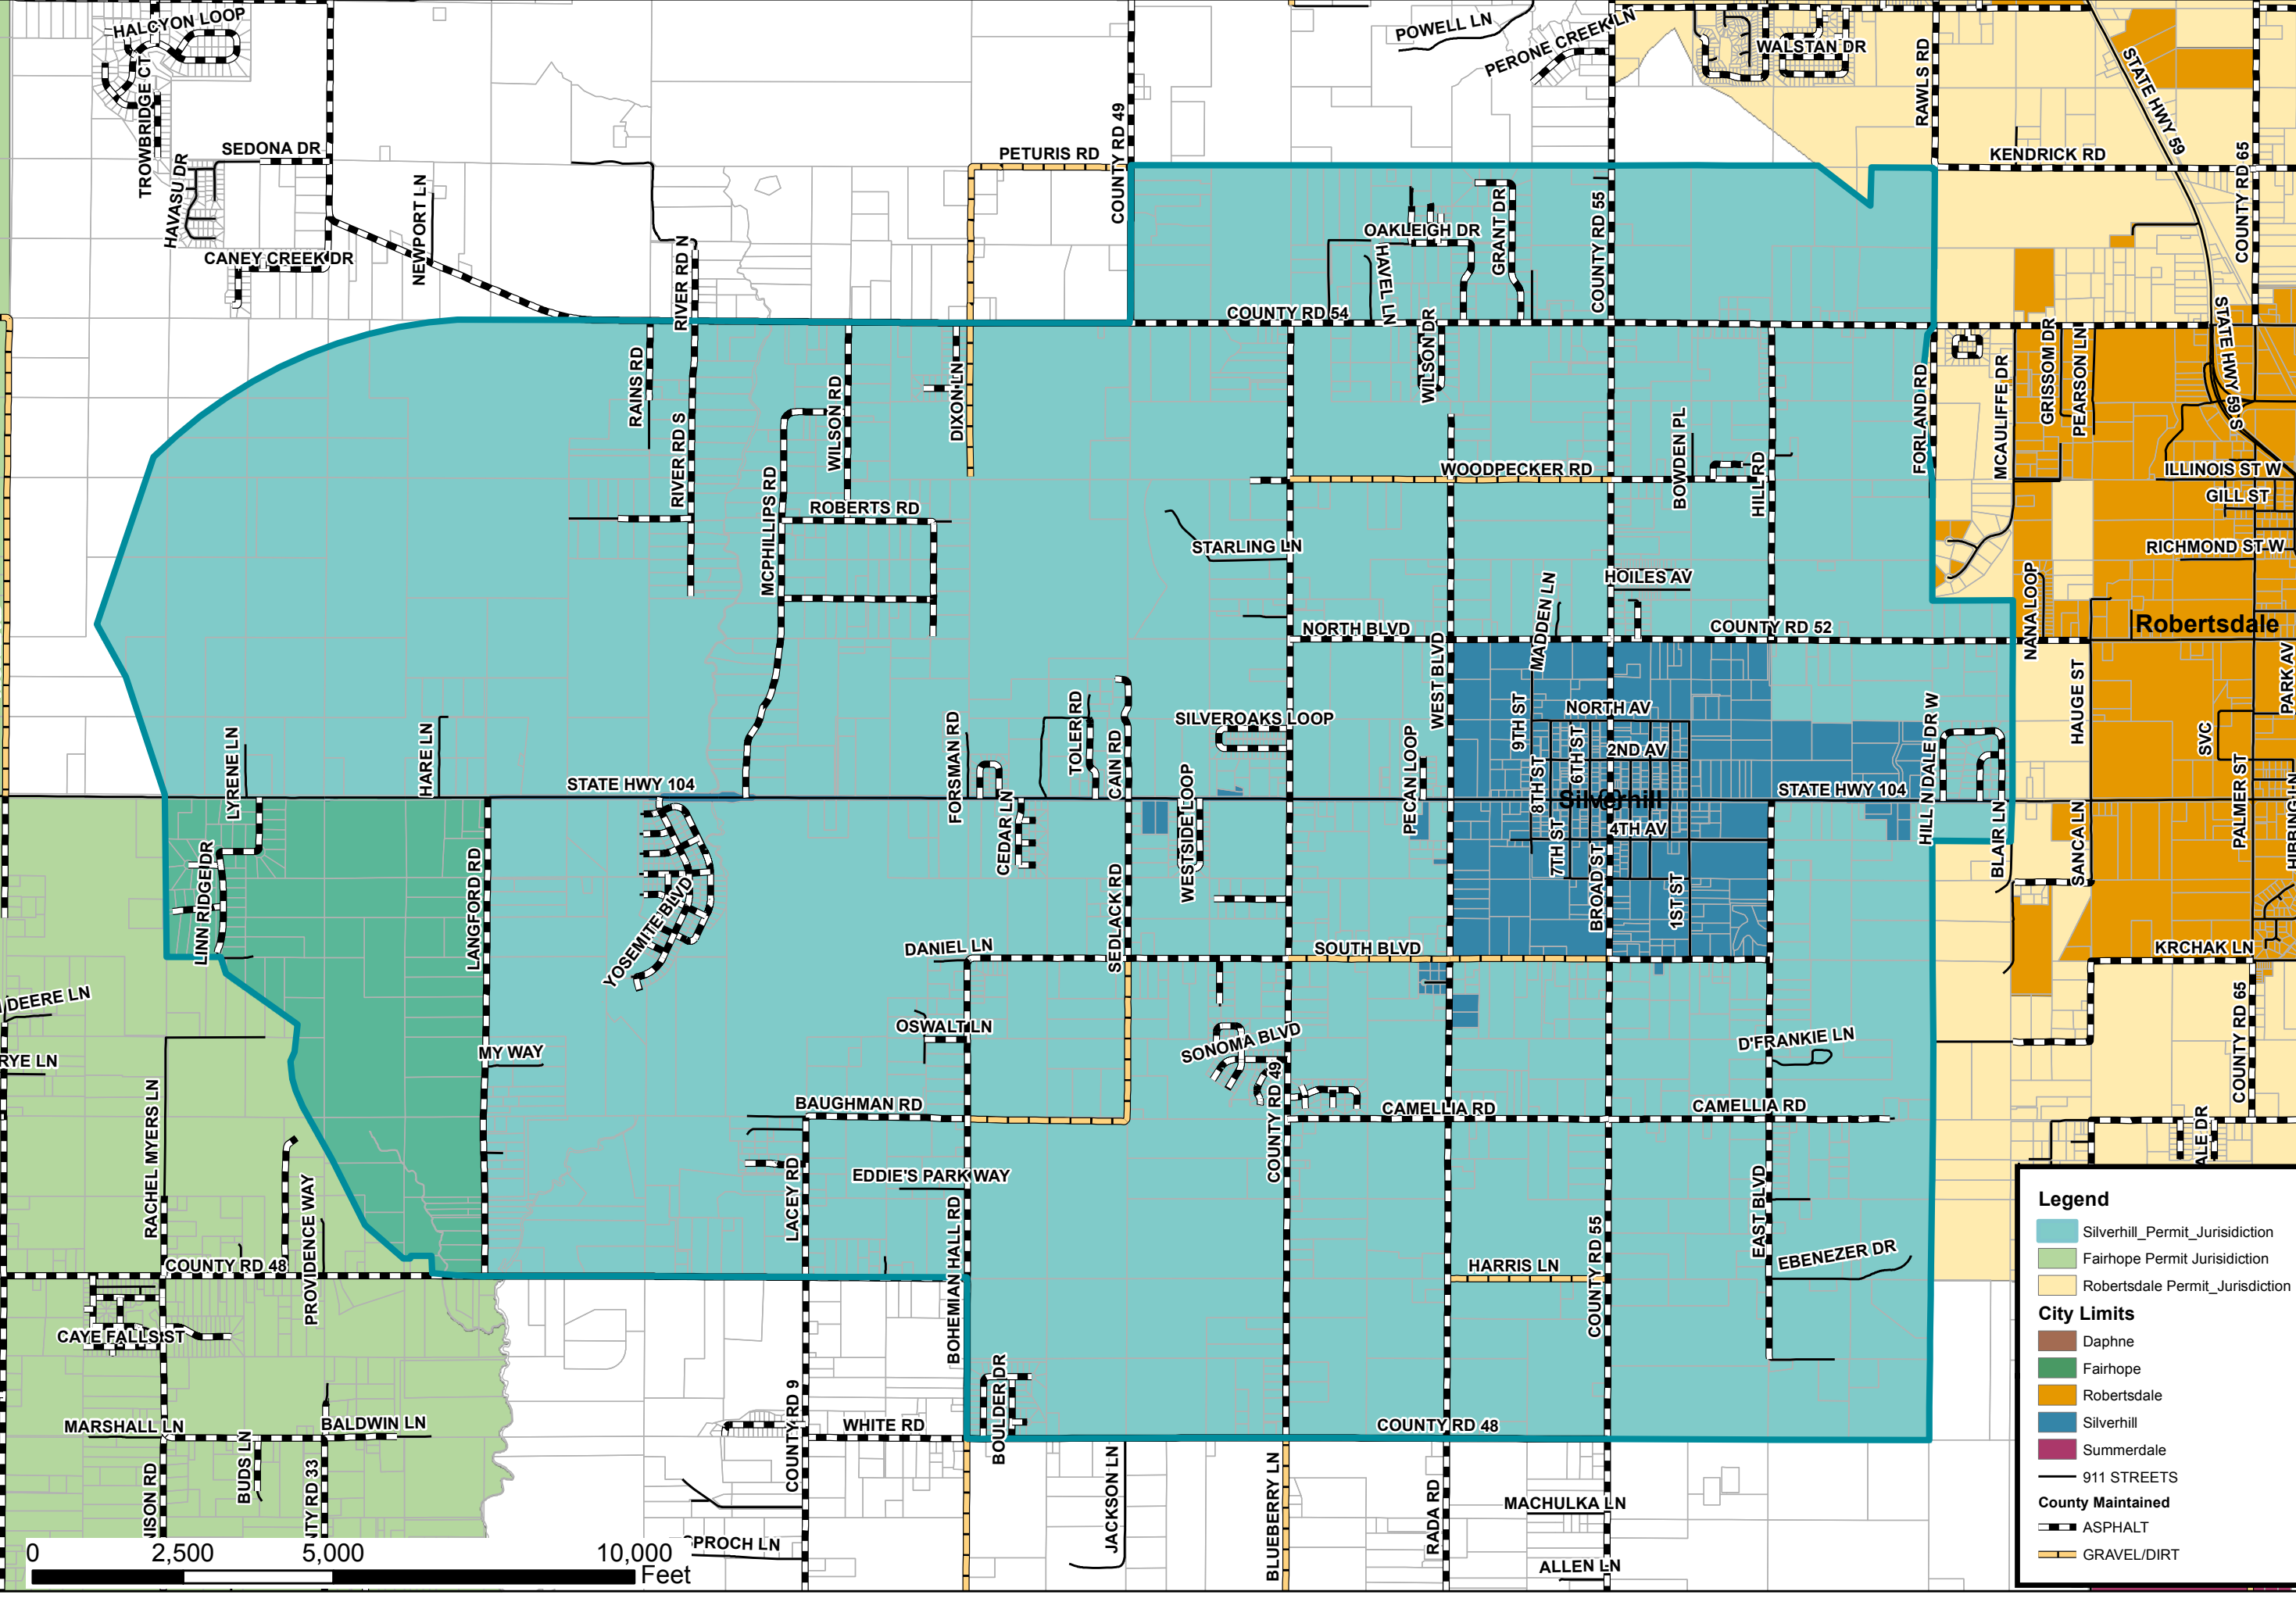

Daphne

Fairhope

Fairhope

Legend

- Silverhill_Permit_Jurisdiction
- Fairhope Permit Jurisdiction
- Robertsdale Permit_Jurisdiction

City Limits

- Daphne
- Fairhope
- Robertsdale
- Silverhill
- Summerdale

County Maintained

- 911 STREETS
- ASPHALT
- GRAVEL/DIRT